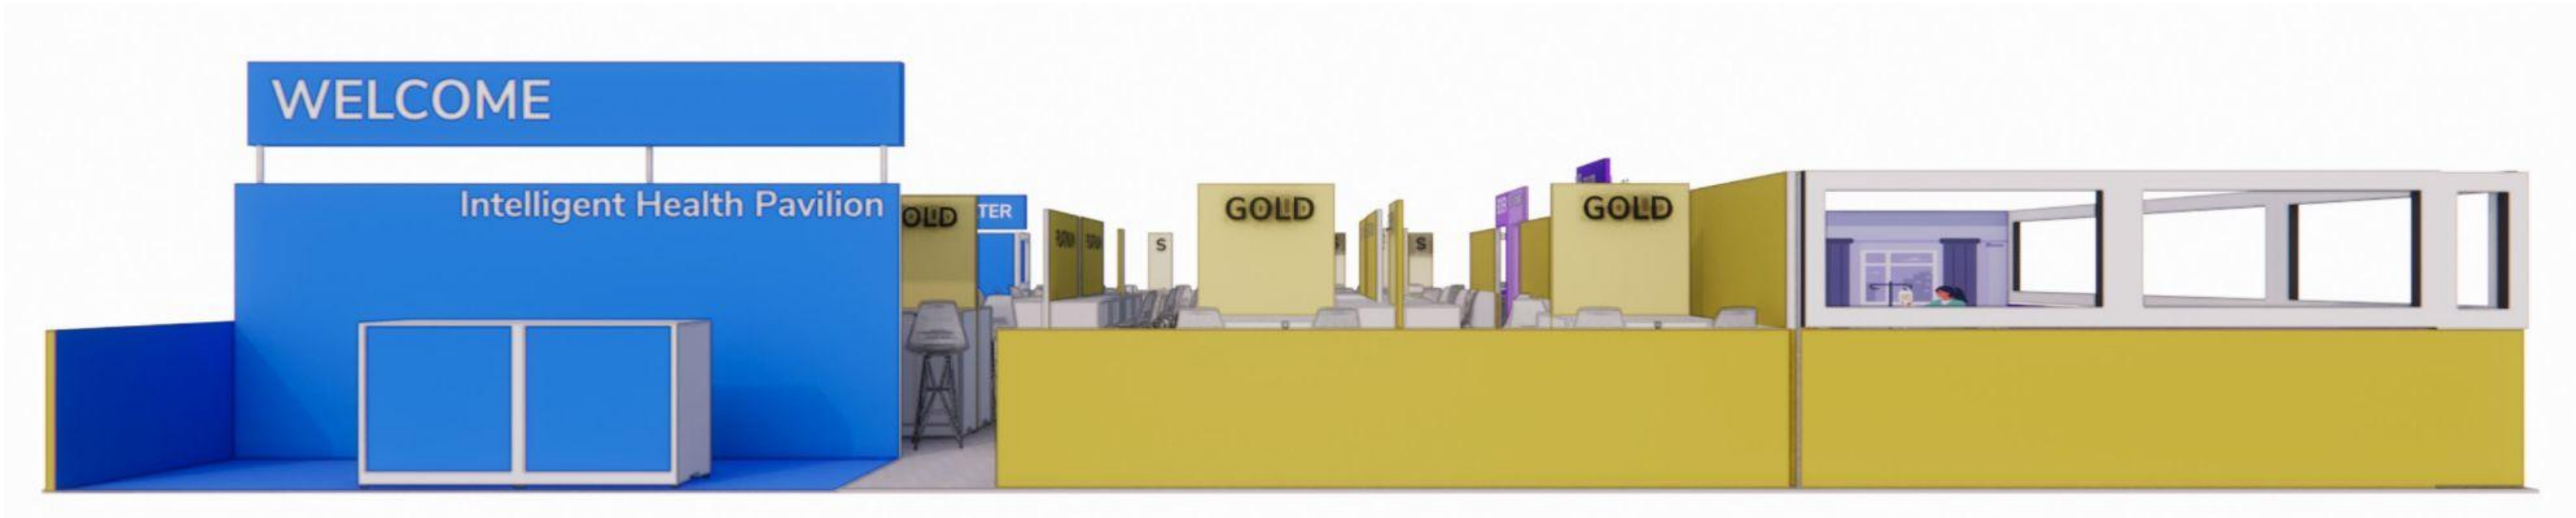

Birch

OR

Ash

Rooms Inspiration

Digital Health - IHP Show floor

** Yellow surfaces can have sponsors logos/ messaging

TOP VIEW

VIEW A

Digital Health - IHP Show floor

** Yellow surfaces can have sponsors logos/ messaging

TOP VIEW

VIEW B

Digital Health - IHP Show floor

** Yellow surfaces can have sponsors logos/ messaging

TOP VIEW

VIEW C

Digital Health - IHP Show floor

** Yellow surfaces can have sponsors logos/ messaging

TOP VIEW

Possible Sponsor Graphic approach

VIEW D

Digital Health - IHP Show floor

- SILVER SPONSORS (X 12 TOTAL)**
- 0.5MX1M SURFACE FOR LOGO / BRAND COLOR
 - COUNTERTOP ELECTRICAL PLUG
 - 0.5MX1M DESK SURFACE (no storage)
 - 2 HIGH CHAIRS
 - Technology not included