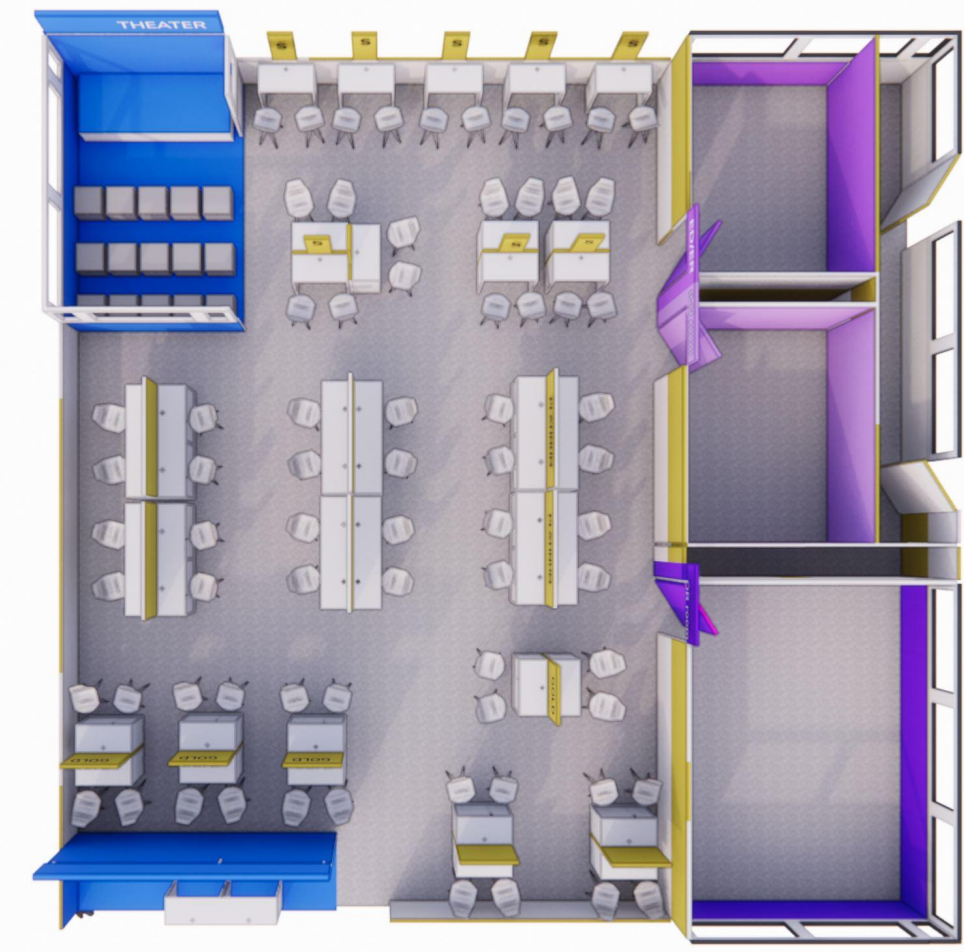

Birch

OR

Ash

Rooms Inspiration

Digital Health - IHP Show floor

** Yellow surfaces can have sponsors logos/ messaging

TOP VIEW

VIEW A

Digital Health - IHP Show floor

** Yellow surfaces can have sponsors logos/ messaging

TOP VIEW

VIEW B

Digital Health - IHP Show floor

** Yellow surfaces can have sponsors logos/ messaging

TOP VIEW

VIEW C

Digital Health - IHP Show floor

** Yellow surfaces can have sponsors logos/ messaging

TOP VIEW

Possible Sponsor Graphic approach

VIEW D

Digital Health - IHP Show floor

- SILVER SPONSORS (X 12 TOTAL)**
- 0.5MX1M SURFACE FOR LOGO / BRAND COLOR
 - COUNTERTOP ELECTRICAL PLUG
 - 0.5MX1M DESK SURFACE (no storage)
 - 2 HIGH CHAIRS
 - Technology not included

- GOLD SPONSORS (X 12 TOTAL)**
- 1MX1M SURFACE FOR LOGO / BRAND COLOR
 - COUNTERTOP ELECTRICAL PLUG
 - 0.5MX1M DESK SURFACE (with lockable storage)
 - 2 HIGH CHAIRS
 - Technology not included

- PLATINUM SPONSORS (X 12 TOTAL)**
- 1MX2M SURFACE FOR LOGO / BRAND COLOR
 - COUNTERTOP ELECTRICAL PLUG
 - 0.5MX2M DESK SURFACE (with lockable storage)
 - 2 HIGH CHAIRS
 - Technology not included