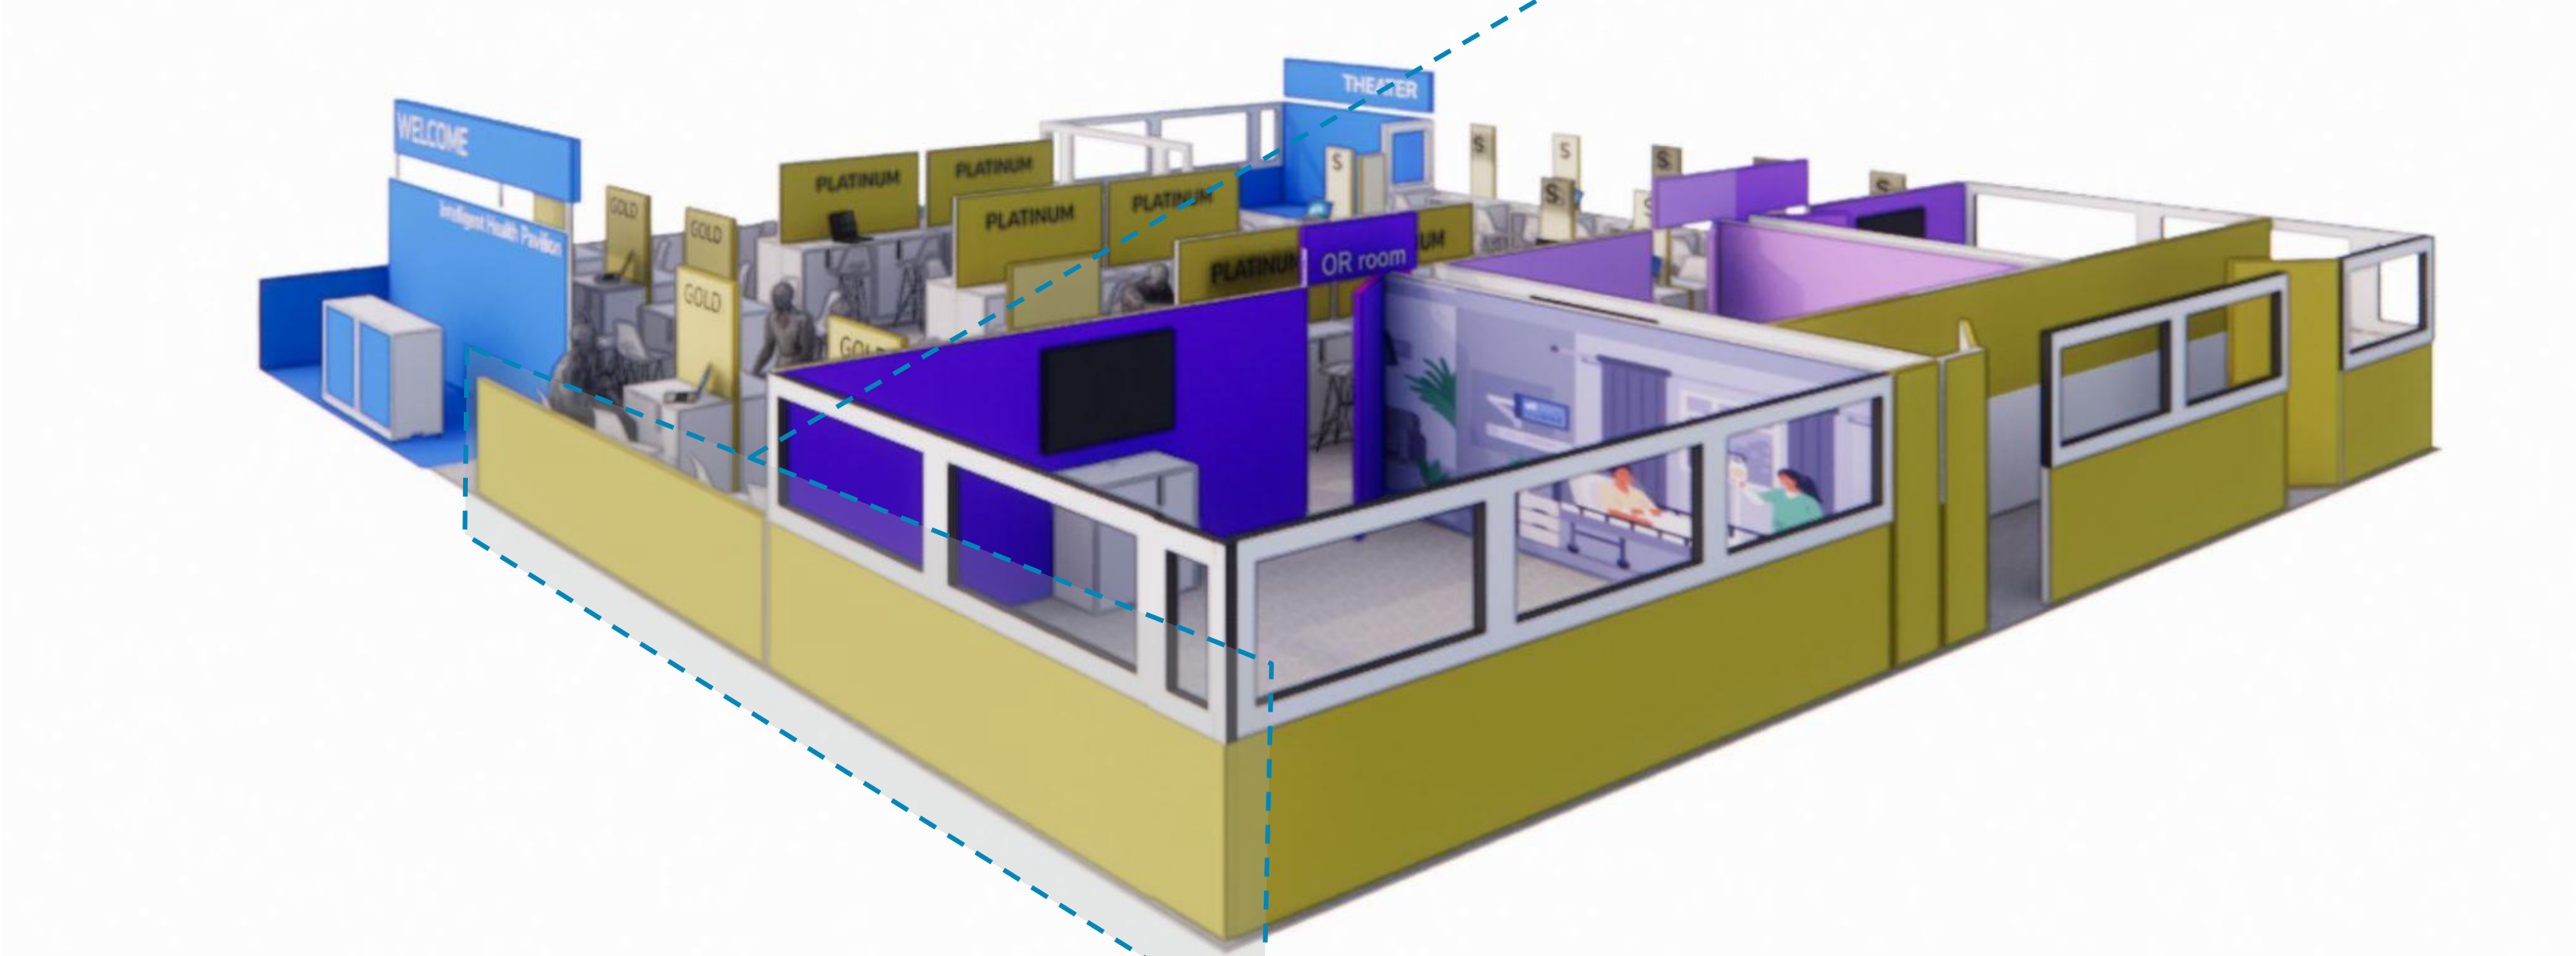

Digital Health - IHP Show floor

** Yellow surfaces can have sponsors logos/ messaging

TOP VIEW

Possible Sponsor Graphic approach

VIEW D

Digital Health - IHP Show floor

- SILVER SPONSORS (X 12 TOTAL)**
- 0.5MX1M SURFACE FOR LOGO / BRAND COLOR
 - COUNTERTOP ELECTRICAL PLUG
 - 0.5MX1M DESK SURFACE (no storage)
 - 2 HIGH CHAIRS
 - Technology not included

- GOLD SPONSORS (X 12 TOTAL)**
- 1MX1M SURFACE FOR LOGO / BRAND COLOR
 - COUNTERTOP ELECTRICAL PLUG
 - 0.5MX1M DESK SURFACE (with lockable storage)
 - 2 HIGH CHAIRS
 - Technology not included

- PLATINUM SPONSORS (X 12 TOTAL)**
- 1MX2M SURFACE FOR LOGO / BRAND COLOR
 - COUNTERTOP ELECTRICAL PLUG
 - 0.5MX2M DESK SURFACE (with lockable storage)
 - 2 HIGH CHAIRS
 - Technology not included