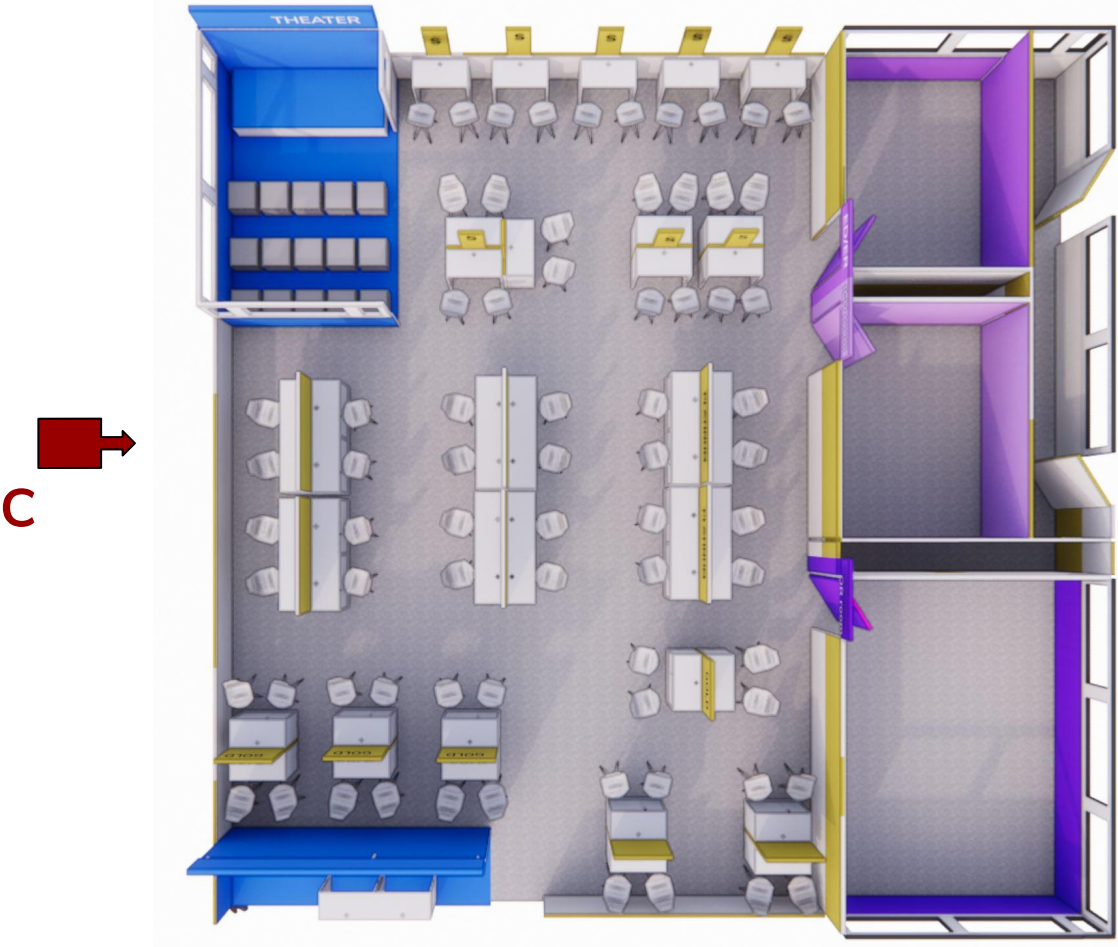

Birch

OR

Ash

Rooms Inspiration

Digital Health - IHP Show floor

** Yellow surfaces can have sponsors logos/ messaging

TOP VIEW

VIEW A

Digital Health - IHP Show floor

** Yellow surfaces can have sponsors logos/ messaging

TOP VIEW

VIEW B

Digital Health - IHP Show floor

** Yellow surfaces can have sponsors logos/ messaging

TOP VIEW

VIEW C

Digital Health - IHP Show floor

** Yellow surfaces can have sponsors logos/ messaging

TOP VIEW

Possible Sponsor Graphic approach

VIEW D

Digital Health - IHP Show floor

- SILVER SPONSORS (X 12 TOTAL)**
- 0.5MX1M SURFACE FOR LOGO / BRAND COLOR
 - COUNTERTOP ELECTRICAL PLUG
 - 0.5MX1M DESK SURFACE (no storage)
 - 2 HIGH CHAIRS
 - Technology not included

- GOLD SPONSORS (X 12 TOTAL)**
- 1MX1M SURFACE FOR LOGO / BRAND COLOR
 - COUNTERTOP ELECTRICAL PLUG
 - 0.5MX1M DESK SURFACE (with lockable storage)
 - 2 HIGH CHAIRS
 - Technology not included

- PLATINUM SPONSORS (X 12 TOTAL)**
- 1MX2M SURFACE FOR LOGO / BRAND COLOR
 - COUNTERTOP ELECTRICAL PLUG
 - 0.5MX2M DESK SURFACE (with lockable storage)
 - 2 HIGH CHAIRS
 - Technology not included