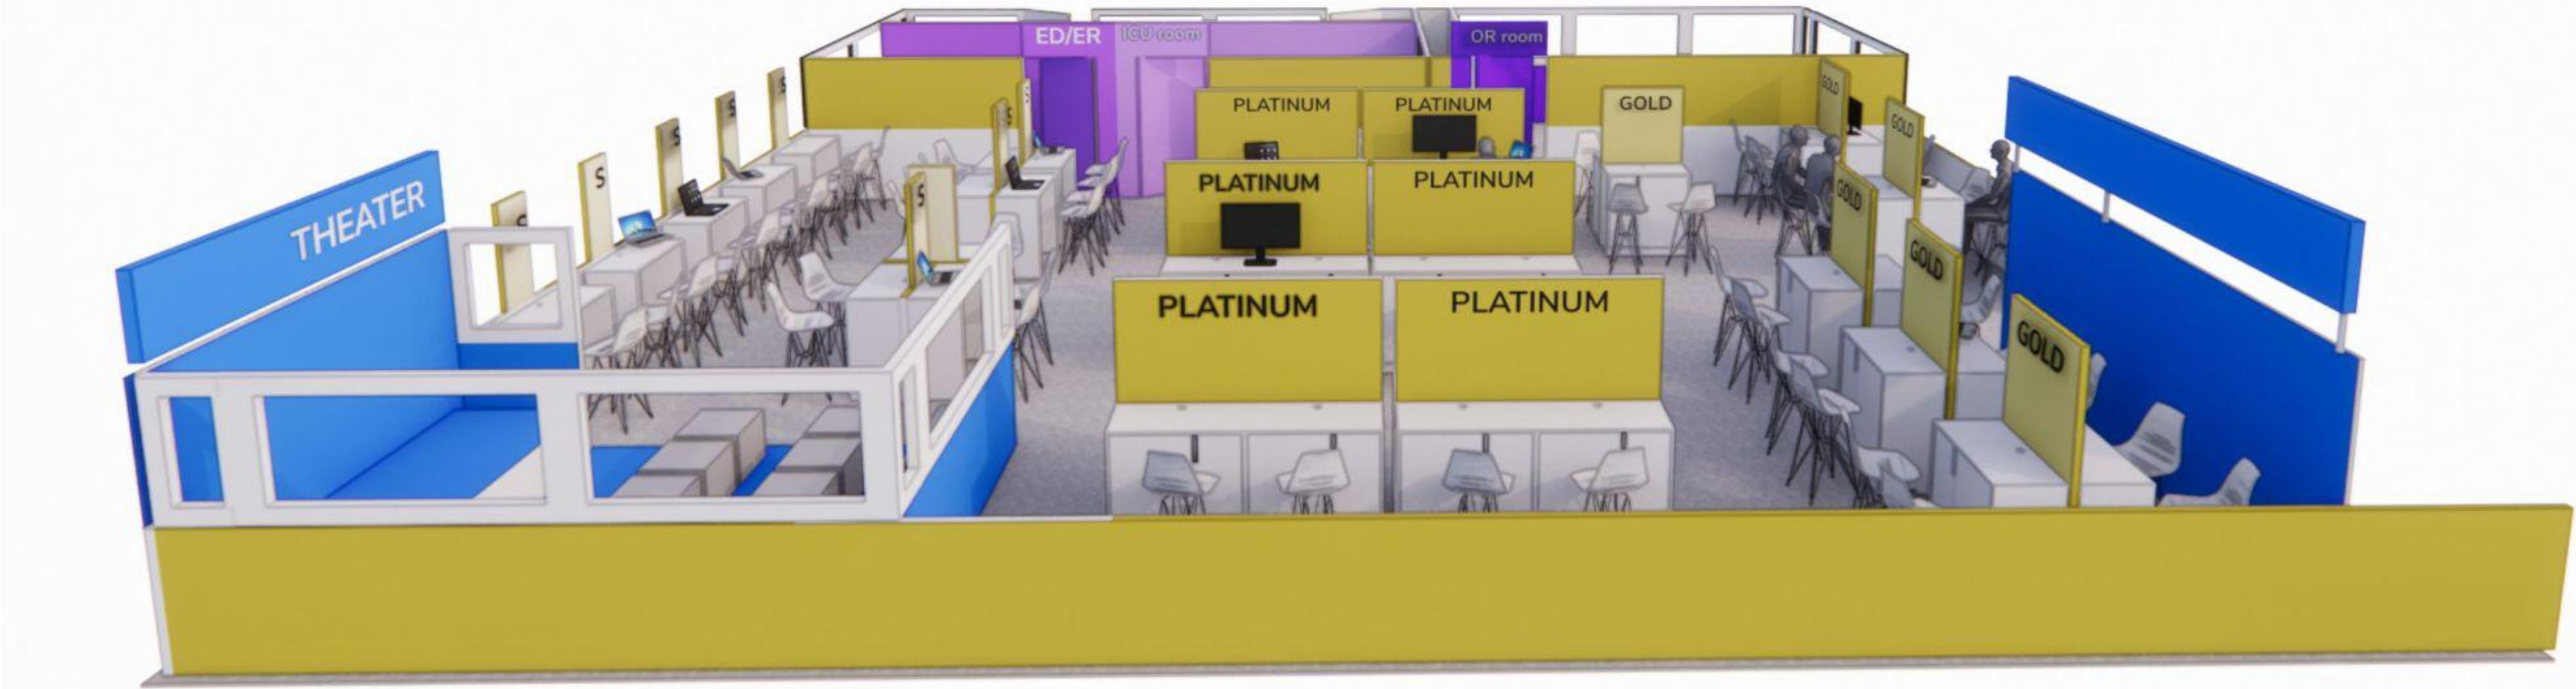

Digital Health - IHP Show floor

** Yellow surfaces can have sponsors logos/ messaging

TOP VIEW

VIEW B

Digital Health - IHP Show floor

** Yellow surfaces can have sponsors logos/ messaging

TOP VIEW

VIEW C

Digital Health - IHP Show floor

** Yellow surfaces can have sponsors logos/ messaging

TOP VIEW

Possible Sponsor Graphic approach

VIEW D

Digital Health - IHP Show floor

- SILVER SPONSORS (X 12 TOTAL)**
- 0.5MX1M SURFACE FOR LOGO / BRAND COLOR
 - COUNTERTOP ELECTRICAL PLUG
 - 0.5MX1M DESK SURFACE (no storage)
 - 2 HIGH CHAIRS
 - Technology not included