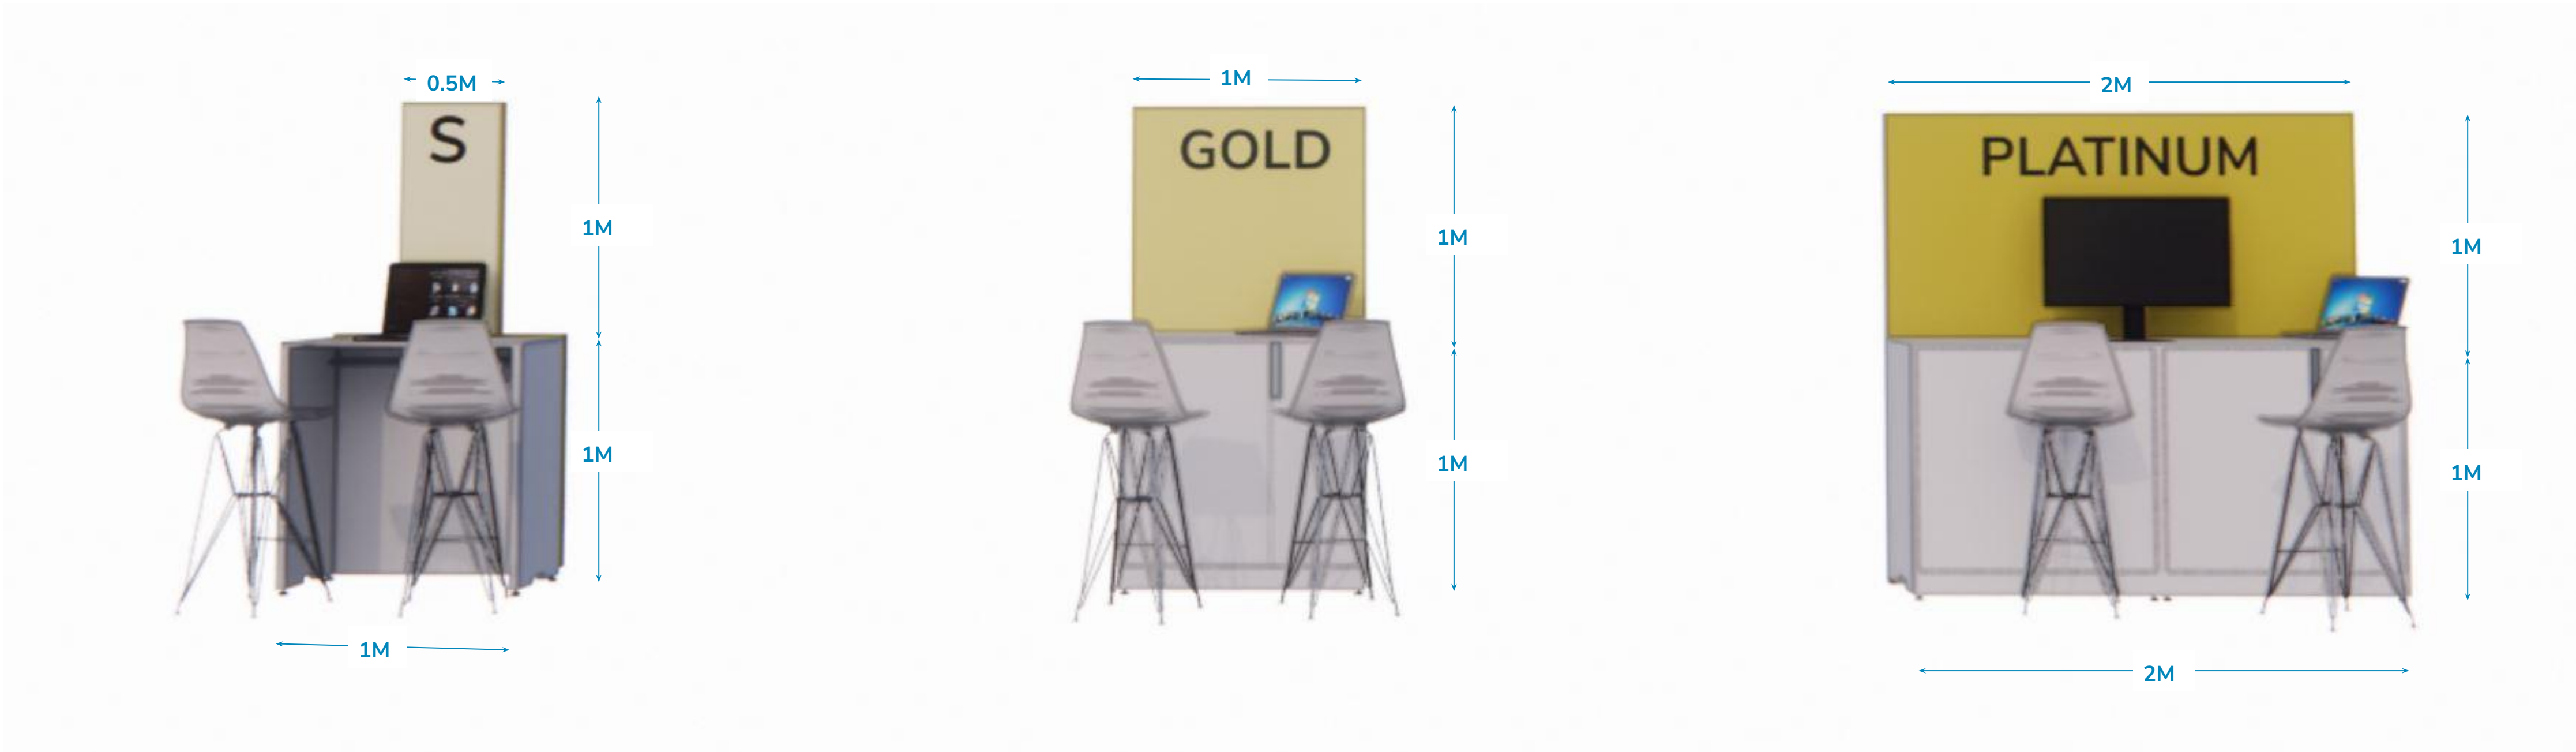

Digital Health - IHP Show floor

** Yellow surfaces can have sponsors logos/ messaging

TOP VIEW

Possible Sponsor Graphic approach

VIEW D

Digital Health - IHP Show floor

- SILVER SPONSORS (X 12 TOTAL)**
- 0.5MX1M SURFACE FOR LOGO / BRAND COLOR
 - COUNTERTOP ELECTRICAL PLUG
 - 0.5MX1M DESK SURFACE (no storage)
 - 2 HIGH CHAIRS
 - Technology not included

- GOLD SPONSORS (X 12 TOTAL)**
- 1MX1M SURFACE FOR LOGO / BRAND COLOR
 - COUNTERTOP ELECTRICAL PLUG
 - 0.5MX1M DESK SURFACE (with lockable storage)
 - 2 HIGH CHAIRS
 - Technology not included

- PLATINUM SPONSORS (X 12 TOTAL)**
- 1MX2M SURFACE FOR LOGO / BRAND COLOR
 - COUNTERTOP ELECTRICAL PLUG
 - 0.5MX2M DESK SURFACE (with lockable storage)
 - 2 HIGH CHAIRS
 - Technology not included