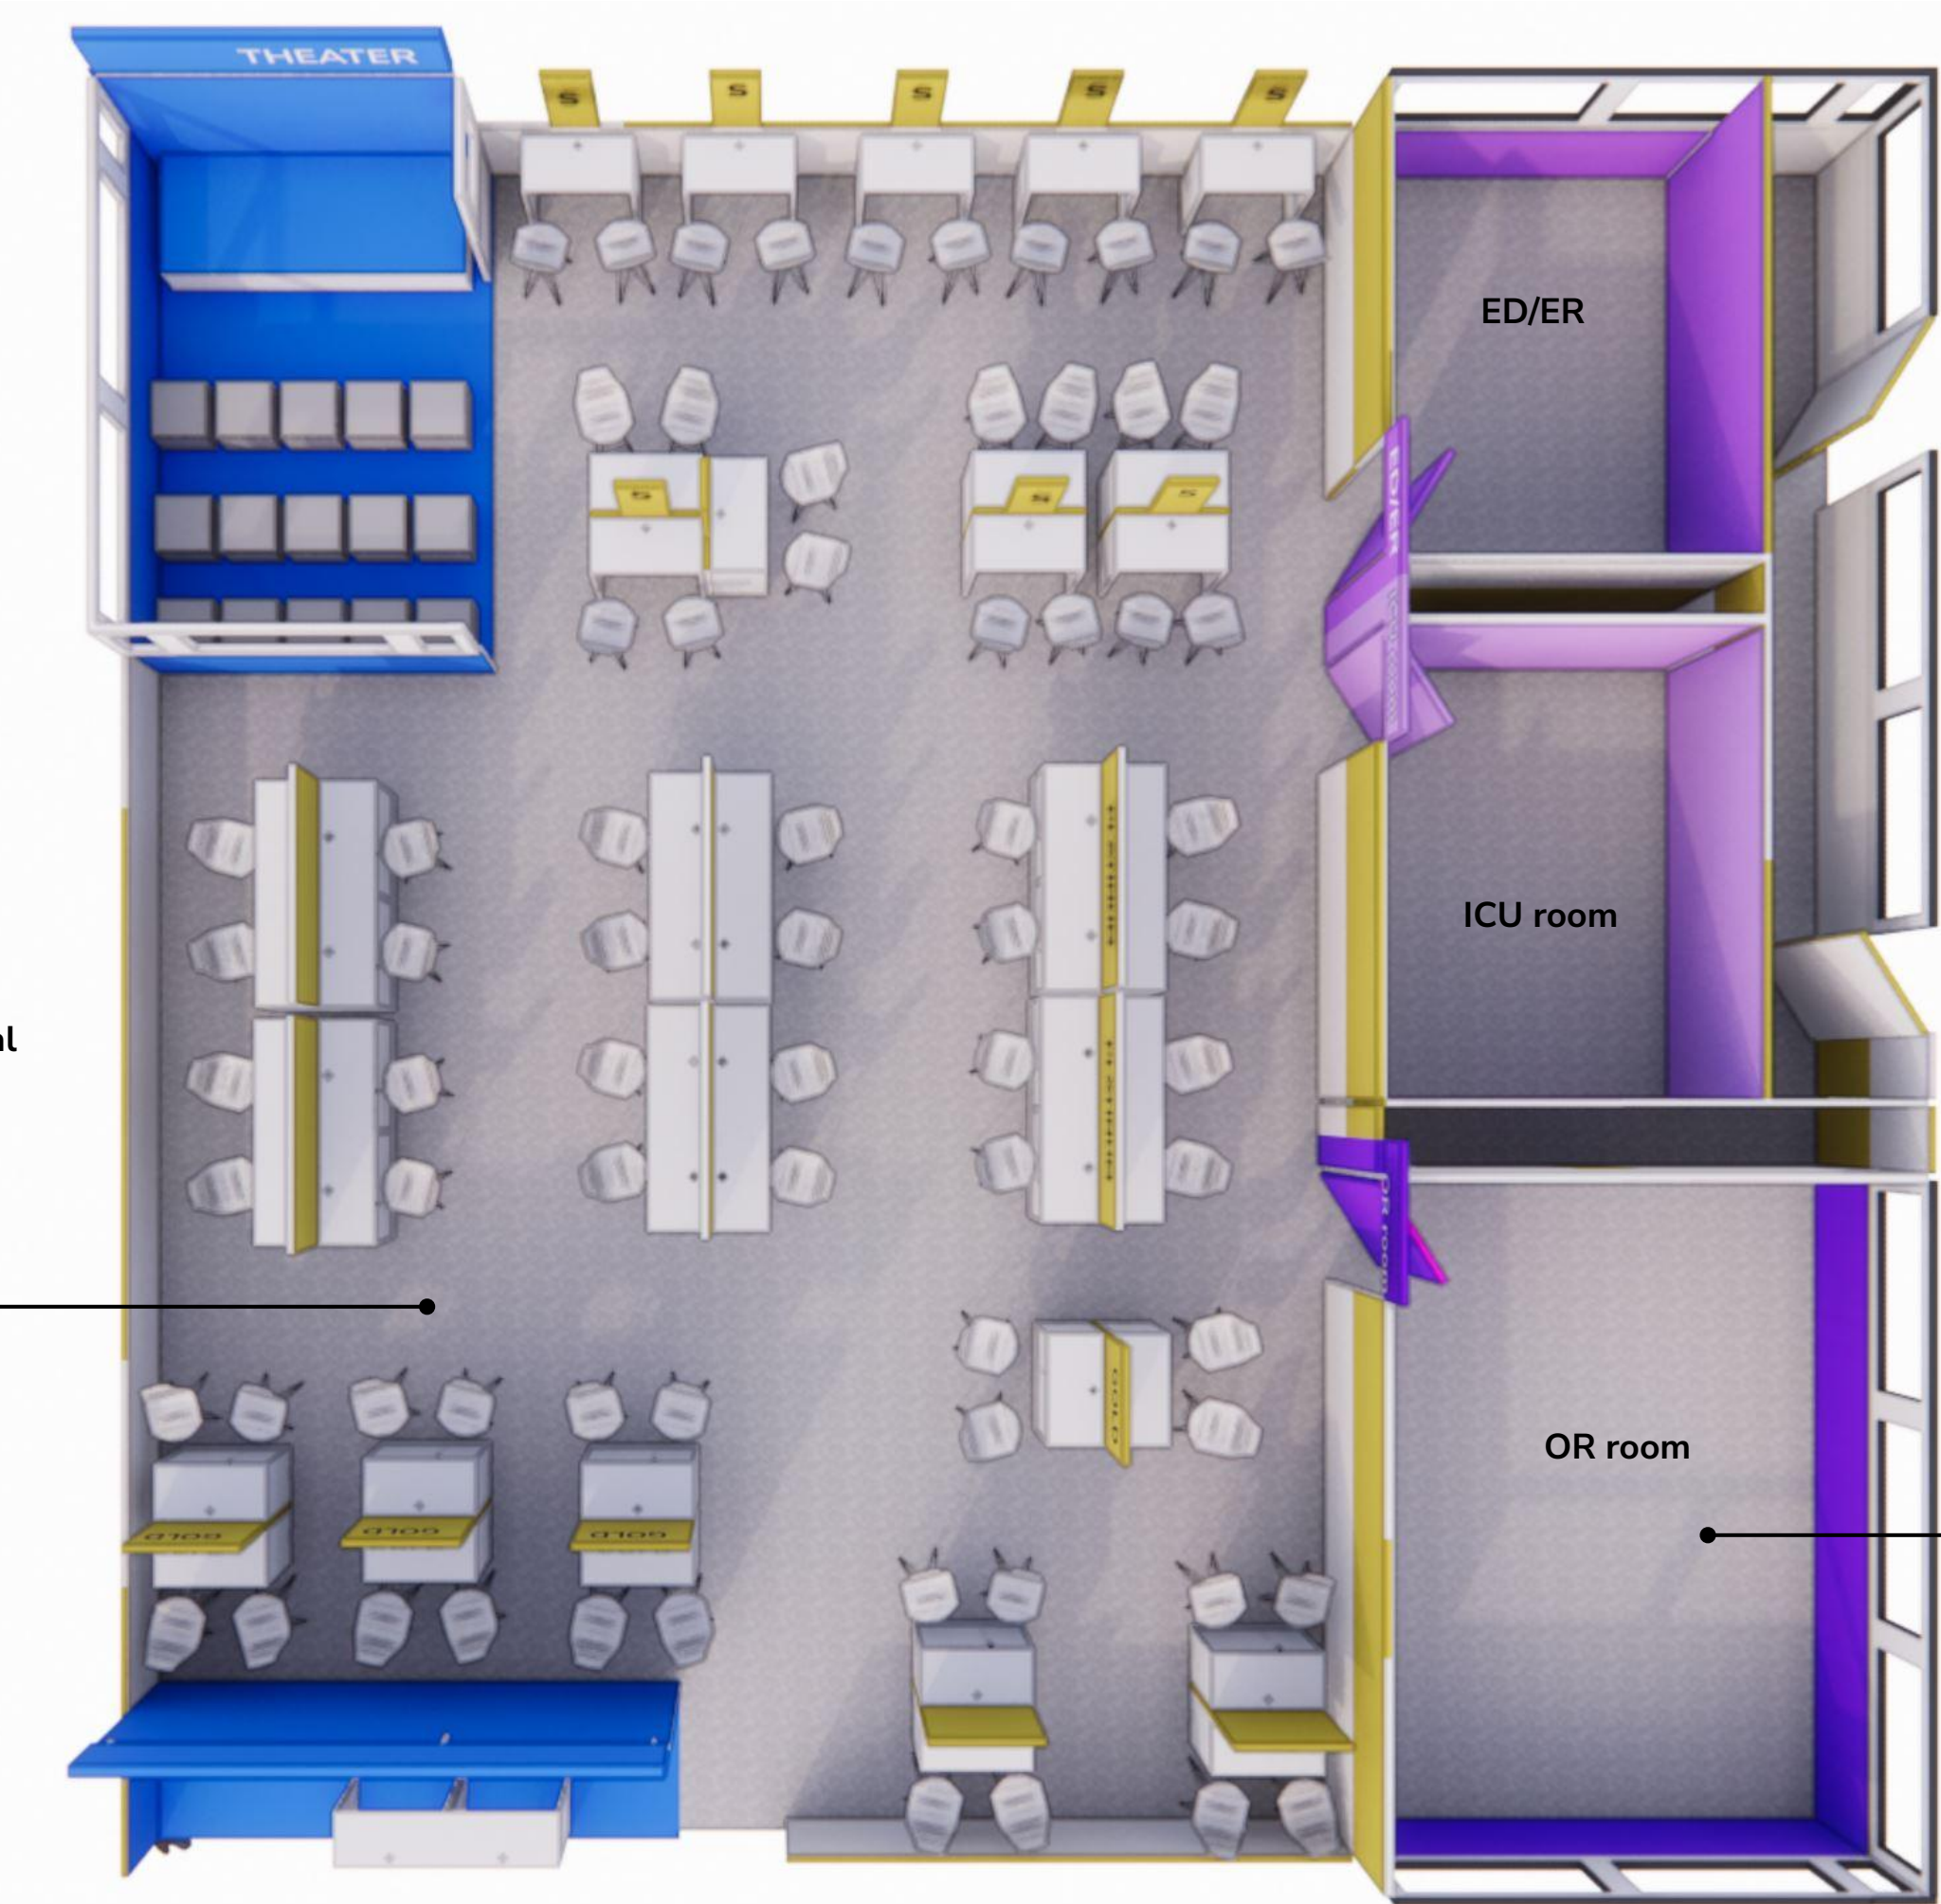

CES 24

DIGITAL HEALTH - Intelligent Health Pavilion

10.11.2023

Digital Health - IHP Show floor

TOP VIEW

Carpet flooring for General

Silver Cloud

Vinyl flooring for Rooms

Birch

OR

Ash

Rooms Inspiration

Digital Health - IHP Show floor

** Yellow surfaces can have sponsors logos/ messaging

TOP VIEW

VIEW A

Digital Health - IHP Show floor

** Yellow surfaces can have sponsors logos/ messaging

TOP VIEW

Possible Sponsor Graphic approach

VIEW D

Digital Health - IHP Show floor

- SILVER SPONSORS (X 12 TOTAL)**
- 0.5MX1M SURFACE FOR LOGO / BRAND COLOR
 - COUNTERTOP ELECTRICAL PLUG
 - 0.5MX1M DESK SURFACE (no storage)
 - 2 HIGH CHAIRS
 - Technology not included

- GOLD SPONSORS (X 12 TOTAL)**
- 1MX1M SURFACE FOR LOGO / BRAND COLOR
 - COUNTERTOP ELECTRICAL PLUG
 - 0.5MX1M DESK SURFACE (with lockable storage)
 - 2 HIGH CHAIRS
 - Technology not included

- PLATINUM SPONSORS (X 12 TOTAL)**
- 1MX2M SURFACE FOR LOGO / BRAND COLOR
 - COUNTERTOP ELECTRICAL PLUG
 - 0.5MX2M DESK SURFACE (with lockable storage)
 - 2 HIGH CHAIRS
 - Technology not included