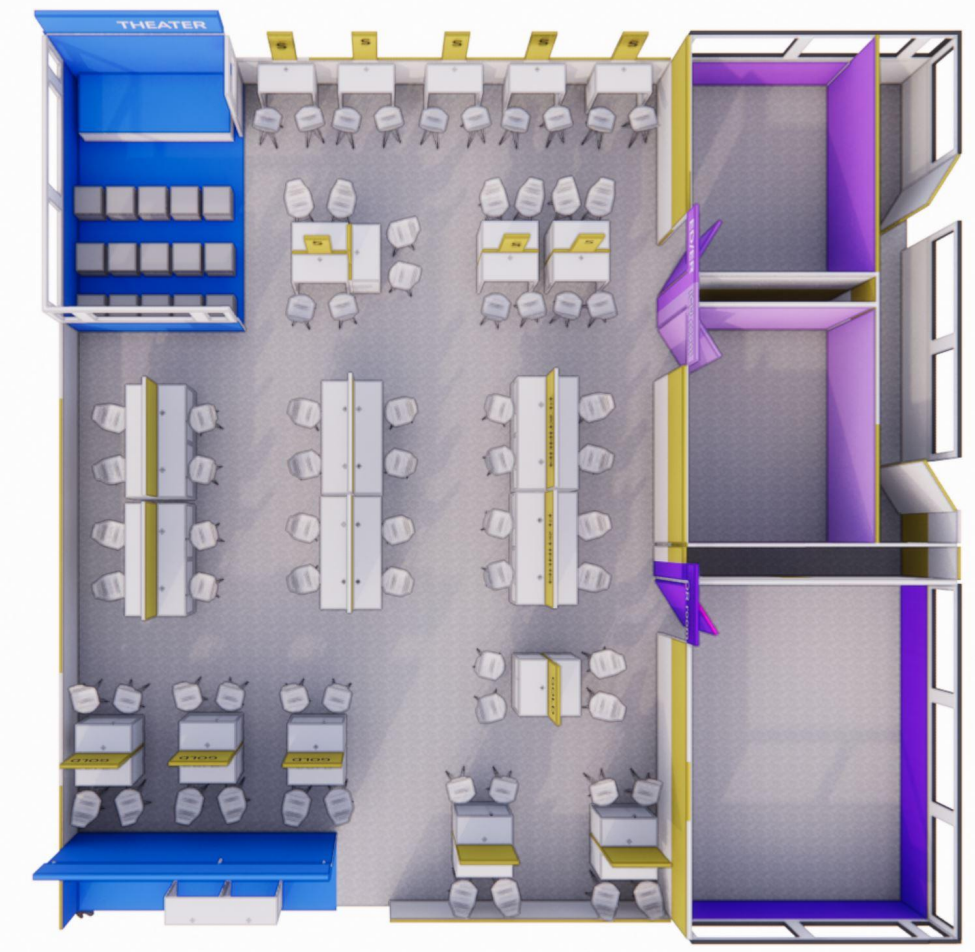

Birch

OR

Ash

Rooms Inspiration

Digital Health - IHP Show floor

** Yellow surfaces can have sponsors logos/ messaging

TOP VIEW

VIEW A

Digital Health - IHP Show floor

** Yellow surfaces can have sponsors logos/ messaging

TOP VIEW

VIEW B

Digital Health - IHP Show floor

** Yellow surfaces can have sponsors logos/ messaging

TOP VIEW

VIEW C

Digital Health - IHP Show floor

** Yellow surfaces can have sponsors logos/ messaging

TOP VIEW

Possible Sponsor Graphic approach

VIEW D

Digital Health - IHP Show floor

- SILVER SPONSORS (X 12 TOTAL)**
- 0.5MX1M SURFACE FOR LOGO / BRAND COLOR
 - COUNTERTOP ELECTRICAL PLUG
 - 0.5MX1M DESK SURFACE (no storage)
 - 2 HIGH CHAIRS
 - Technology not included

- GOLD SPONSORS (X 12 TOTAL)**
- 1MX1M SURFACE FOR LOGO / BRAND COLOR
 - COUNTERTOP ELECTRICAL PLUG
 - 0.5MX1M DESK SURFACE (with lockable storage)
 - 2 HIGH CHAIRS
 - Technology not included

- PLATINUM SPONSORS (X 12 TOTAL)**
- 1MX2M SURFACE FOR LOGO / BRAND COLOR
 - COUNTERTOP ELECTRICAL PLUG
 - 0.5MX2M DESK SURFACE (with lockable storage)
 - 2 HIGH CHAIRS
 - Technology not included