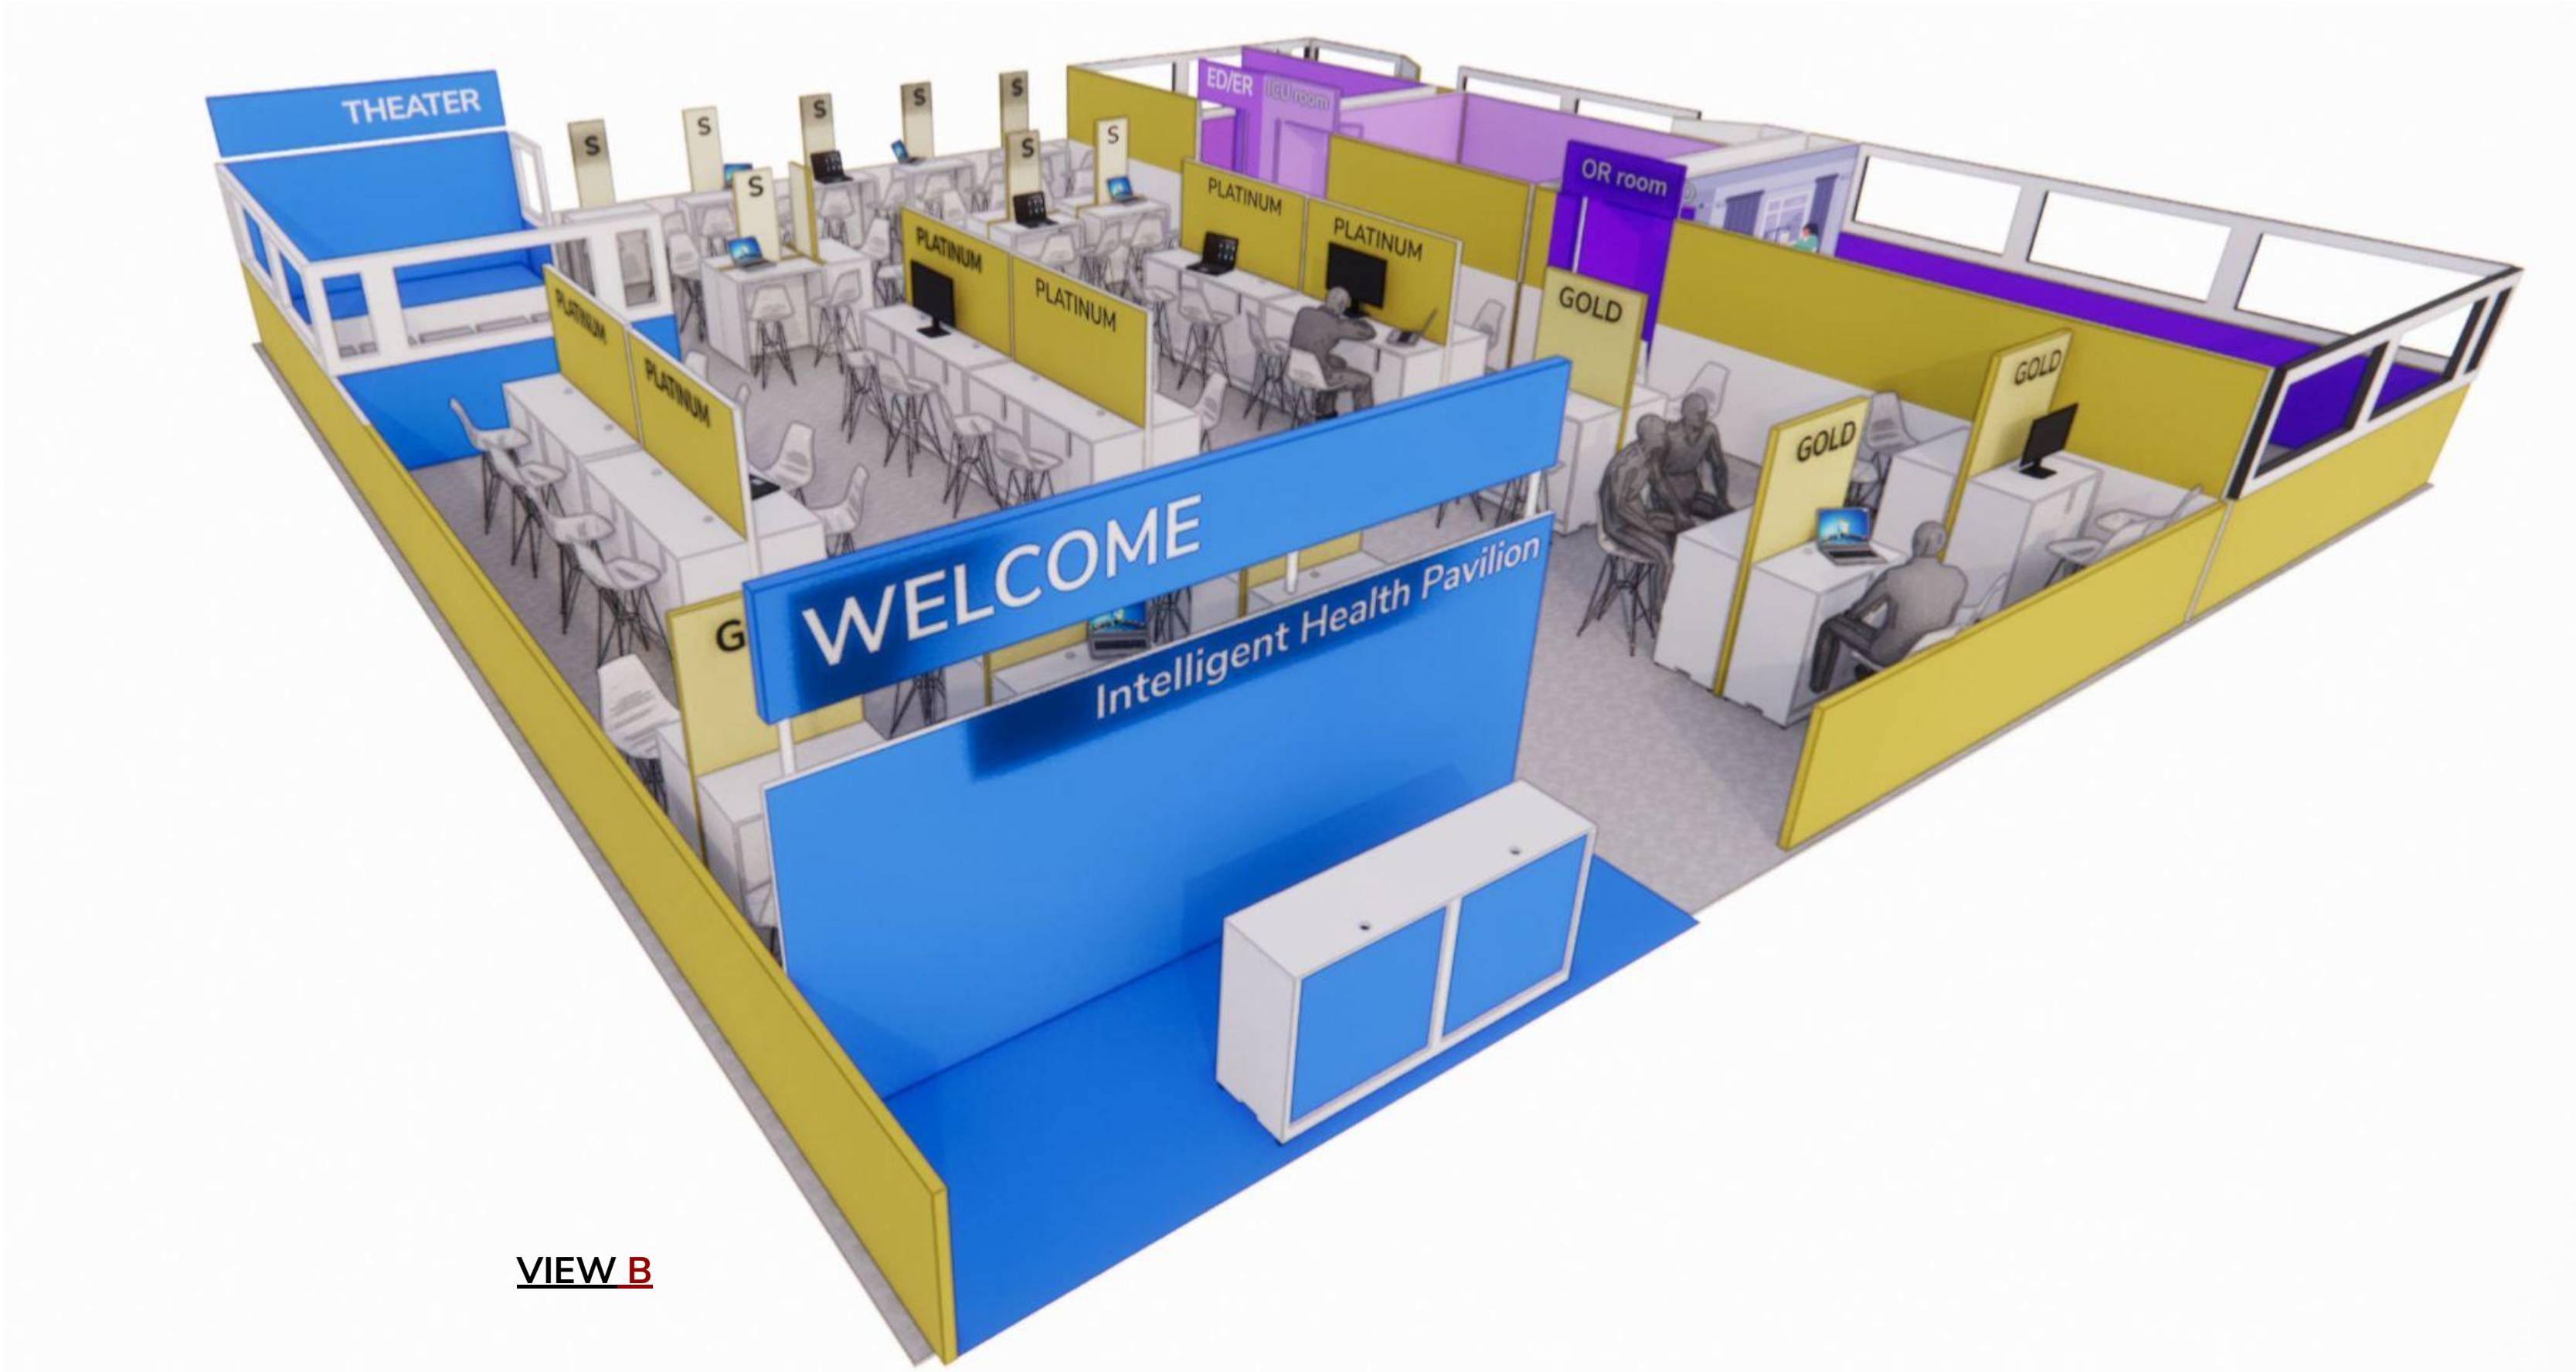

Digital Health - IHP Show floor

** Yellow surfaces can have sponsors logos/ messaging

VIEW B